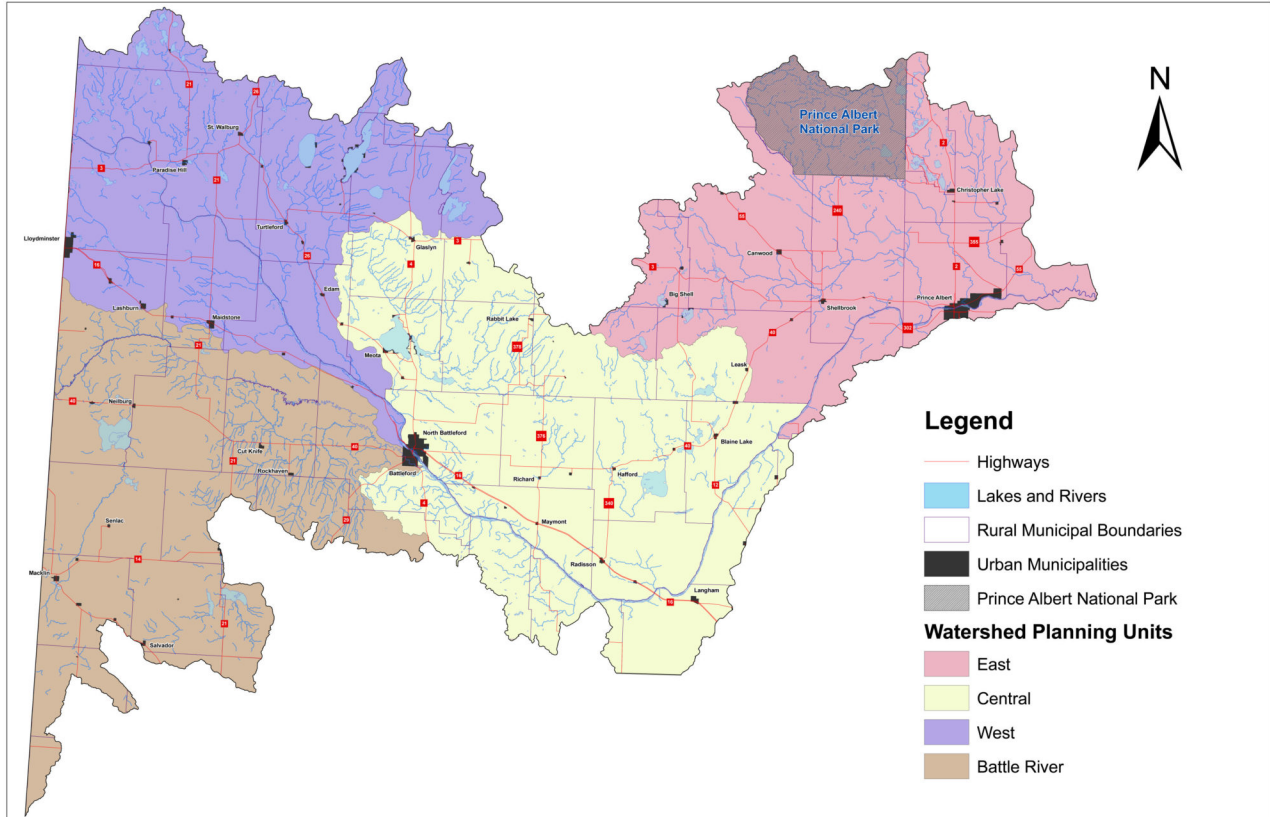

Administration Boundaries North Saskatchewan River Watershed

Legend

- Highways
- Lakes and Rivers
- Rural Municipal Boundaries
- Urban Municipalities
- Prince Albert National Park

Watershed Planning Units

- East
- Central
- West
- Battle River